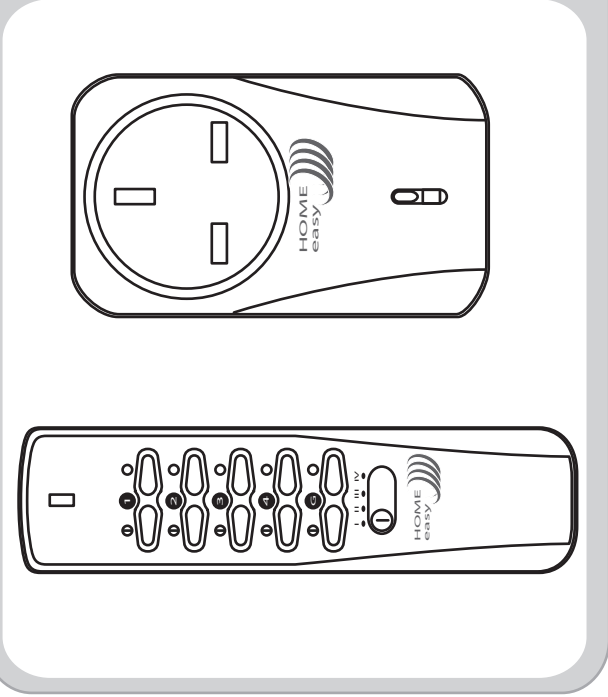

HOME easy

Quick Guide

Remote Control Not Included